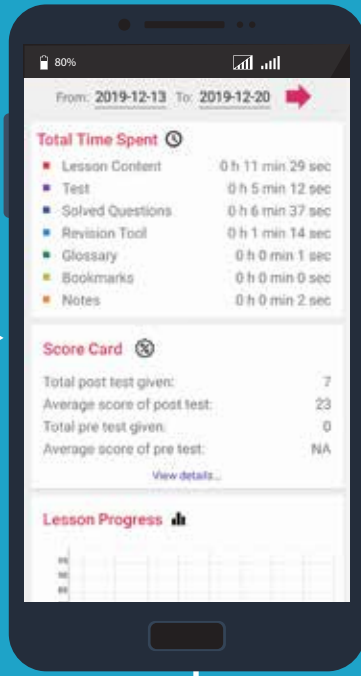

Total Time Spent

1) Get in touch with a MarkSharks expert by phone at 011-40844778 or by email at teacher@marksharks.com

2) Attend an E-Tutor class

Use to figure out the study patterns of your child

Check to see if child is working on the same content in school

Use to analyze how your child is spending his/her time on the app