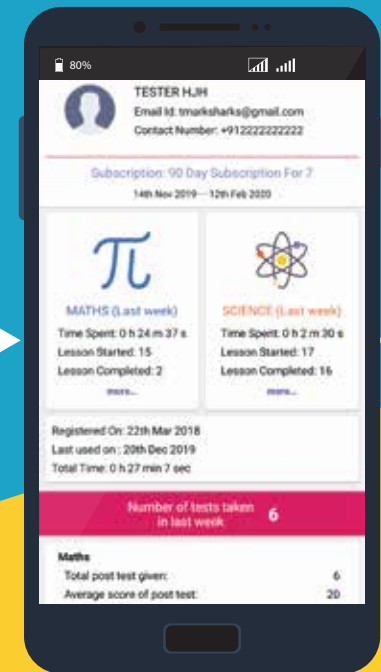

Using the Parent Analytic App

What is the Analytics Parent App

- The Analytics Parent App is a separate application offered for free by MarkSharks
- Analyze your child's academic progress
- Regularly check the analytics app so you can help your child maximize his/her time out of MarkSharks
- Kindly connect child's device to wifi/internet once a week for 30 minutes

If Above 80%

If Below 80%

Check Lesson Progress

Identify lessons where more progress is required

Check Post Test Score in Score Card

Check Weekly Usage

Is your child using the app for at least 2 hours per week with at least 30 min per subject?