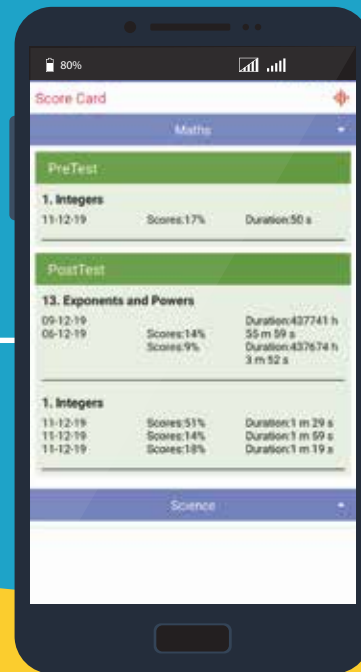

Using the Parent Analytic App

What is the Analytics Parent App

- The Analytics Parent App is a separate application offered for free by MarkSharks
- Analyze your child's academic progress
- Regularly check the analytics app so you can help your child maximize his/her time out of MarkSharks
- Kindly connect child's device to wifi/internet once a week for 30 minutes

If Above 80%

If Below 80%

Check Lesson Progress

Identify lessons where more progress is required

Check Post Test Score in Score Card

Check Weekly Usage

Is your child using the app for at least 2 hours per week with at least 30 min per subject?